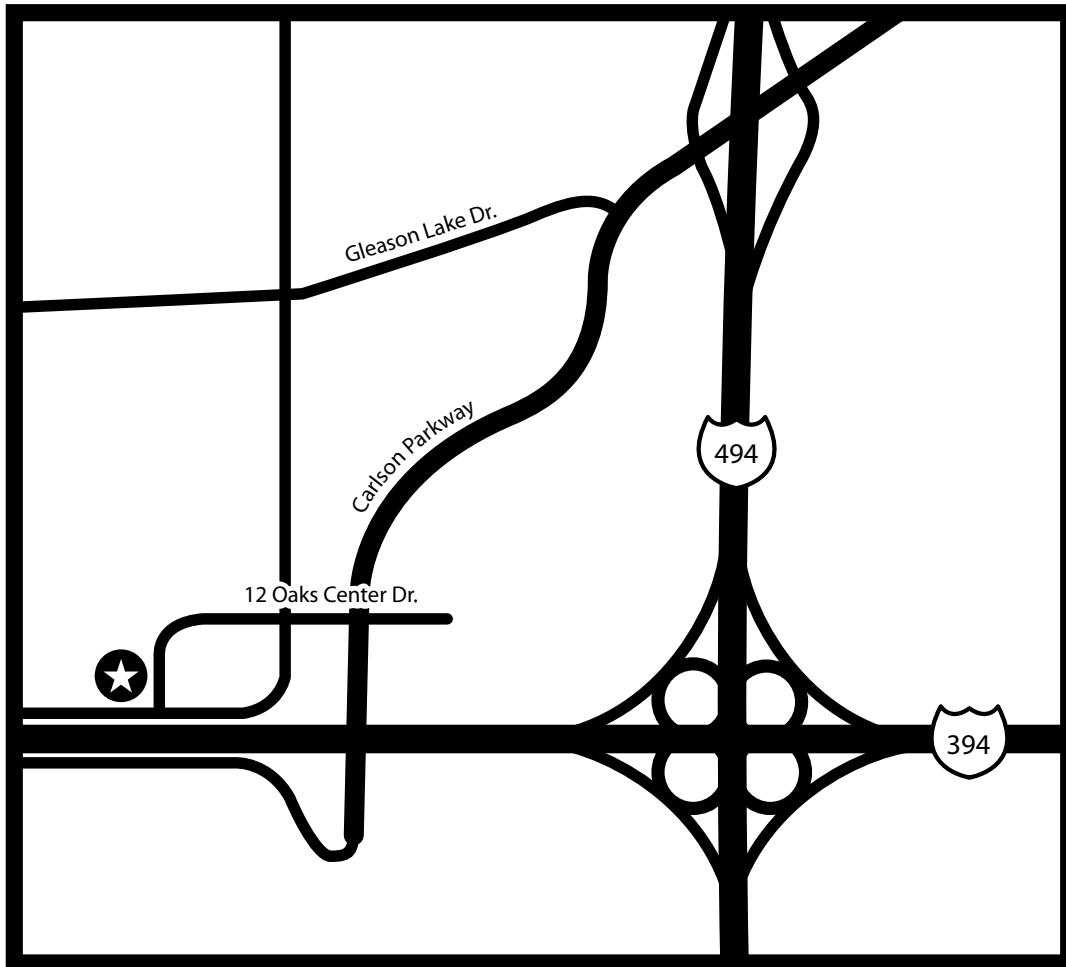

Mediation & Collaboration Center

From the North

- South on **I 494**
- Take the **Carlson Pkwy exit**
- Take the **Carlson Pkwy exit**
- Turn right onto **Carlson Pkwy**
- Turn left onto **Twelve Oaks Center Dr**
- Follow the curvy road

We are on the right, across the street from the Market BBQ restaurant

- Park near our two story, brick building
- Enter Suite 101 at the door to the left of the arched window

From the South

- North on **I 494**
- West on **US 12 (aka 394)**
- Take the **Carlson Pkwy exit**
- Turn right onto **Carlson Pkwy**
- Turn left onto **Twelve Oaks Center Dr**
- Follow the curvy road

We are on the right, across the street from the Market BBQ restaurant

- Park near our two story, brick building
- Enter Suite 101 at the door to the left of the arched window

From the East

- West on **I 394**
- Take the **Carlson Pkwy exit**
- Turn right onto **Carlson Pkwy**
- Turn left onto **Twelve Oaks Center Dr**
- Follow the curvy road

We are on the right, across the street from the Market BBQ restaurant

- Park near our two story, brick building
- Enter Suite 101 at the door to the left of the arched window

From the West

- East on **US 12 (aka 394)**
- Take the **Carlson Pkwy exit**
- Turn right onto **Carlson Pkwy**
- Turn left onto **Twelve Oaks Center Dr**
- Follow the curvy road